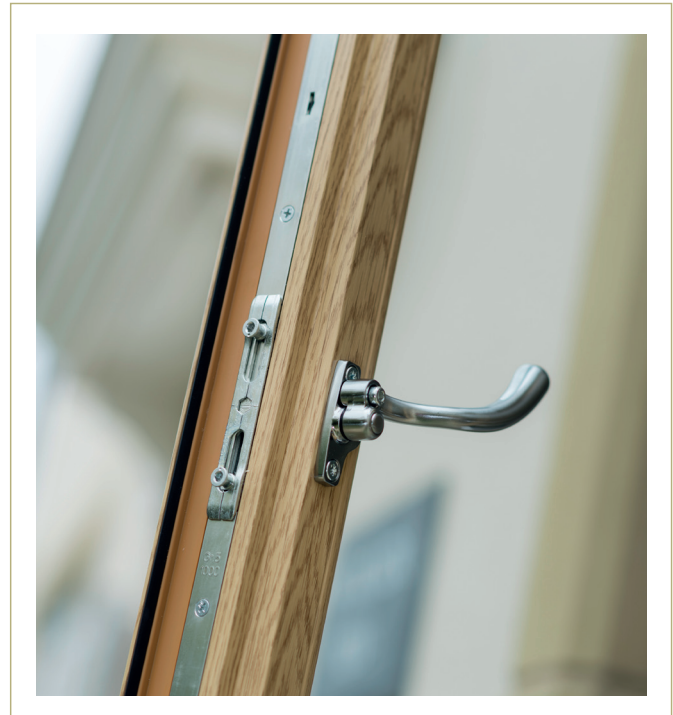

What makes our windows so **unique**?

PERFORMANCE

To keep out the wind and rain we use our patented high performance, multifunctional weatherseals. The airtight seal this creates helps to maintain your comfort inside your home.

The Flush Sash dual seal is exceptionally watertight, with the added benefit of concealing any hardware. Any water that has found its way inside is quickly evacuated due to the intelligently designed integral drainage gutter.

CONSERVATION

Our Heritage Flush and Sculptured Sash windows look great in any surrounding, from country cottages to modern townhouses. Their subtle charm and elegance will transform your home.

If you live in a Conservation Area, home improvements such as replacing your windows and doors will require planning consent as there are strict guidelines to ensure that architectural features are preserved.

We have designed the Heritage Window Collection with this in mind; replicating the appearance and style of traditional timber windows with features such as our authentic Wood Grain Finish, Monkey Tail Handles and Georgian Bar options. However, you should always obtain consent from a planning/conservation officer before proceeding with an installation.