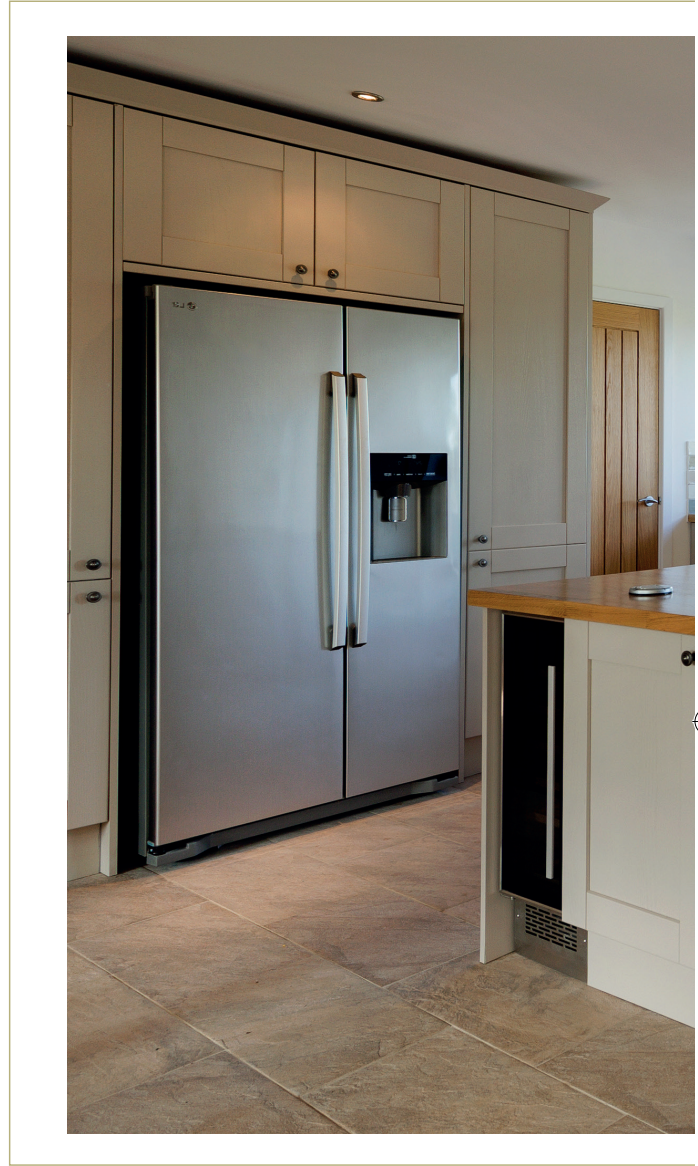

HERITAGE

WINDOW COLLECTION

BY DECEUNINCK

HERITAGE WINDOW COLLECTION

HERITAGE SCULPTURED SASH PATIO DOORS

SLIDER24

**THE SLIDER24
IS THE ONLY
SLIDING DOOR WITH
PAS24 ACCREDITATION
FOR 2, 3 & 4 PANE OPTIONS**