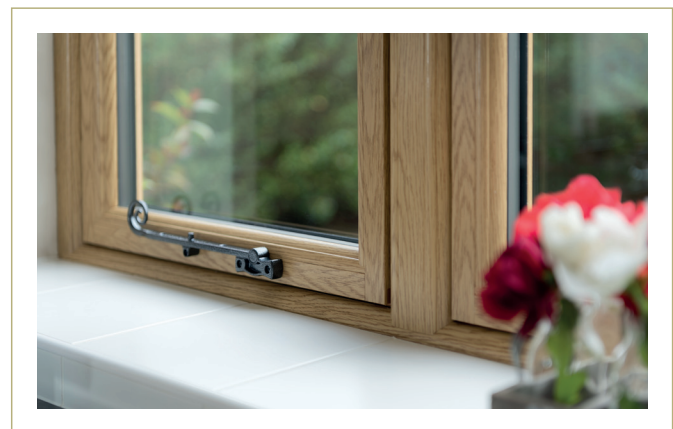

What makes our windows so **unique**?

PERFORMANCE

To keep out the wind and rain we use our patented high performance, multifunctional weatherseals. The airtight seal this creates helps to maintain your comfort inside your home.

The Flush Sash dual seal is exceptionally watertight, with the added benefit of concealing any hardware. Any water that has found its way inside is quickly evacuated due to the intelligently designed integral drainage gutter.

CONSERVATION

Our Heritage Flush and Sculptured Sash windows look great in any surrounding, from country cottages to modern townhouses. Their subtle charm and elegance will transform your home.

If you live in a Conservation Area, home improvements such as replacing your windows and doors will require planning consent as there are strict guidelines to ensure that architectural features are preserved.

We have designed the Heritage Window Collection with this in mind; replicating the appearance and style of traditional timber windows with features such as our authentic Wood Grain Finish, Monkey Tail Handles and Georgian Bar options. However, you should always obtain consent from a planning/conservation officer before proceeding with an installation.